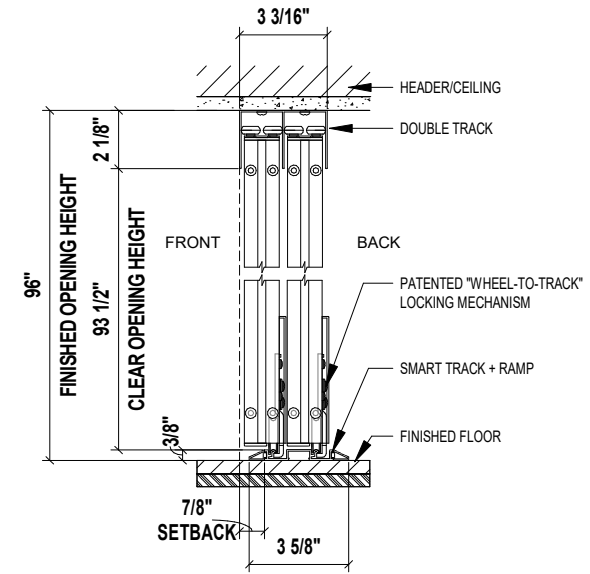

CLOSED POSITION

OPEN POSITION

TOP VIEW

SIDE VIEW

FRONT VIEW

3D VIEW

Aluminum Frame
FTS Frame Size: 1 1/2"

- Finish:
- Black - SD9696CL4BK
 - Charcoal - SD9696CL4CH
 - Silver - SD9696CL4SL
 - Walnut - SD9696CL4WH
 - Wenge - SD9696CL4WN
 - White - SD9696CL4WT

Glass: Clear

4 - PANEL CLEAR GLASS SLIDING ROOM DIVIDER 96" X 96"