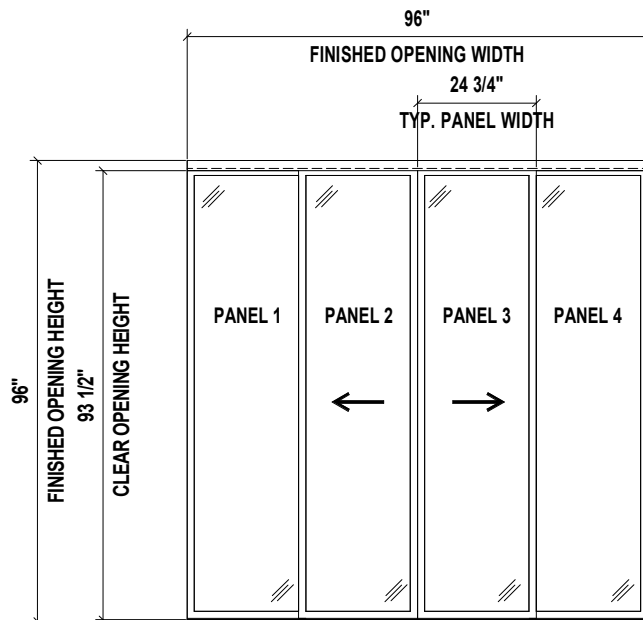

CLOSED POSITION

OPEN POSITION

TOP VIEW

SIDE VIEW

FRONT VIEW

3D VIEW

Aluminum Frame
FTS Frame Size: 1 1/2"

- Finish:
- Black - SD9696CL4BK
 - Charcoal - SD9696CL4CH
 - Silver - SD9696CL4SL
 - Walnut - SD9696CL4WH
 - Wenge - SD9696CL4WN
 - White - SD9696CL4WT

Glass: Clear

4 - PANEL CLEAR GLASS SLIDING ROOM DIVIDER 96" X 96"