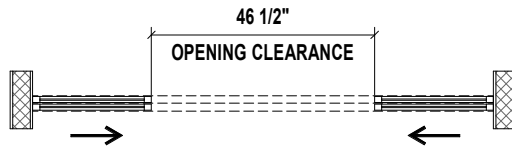

CLOSED POSITION

OPEN POSITION

TOP VIEW

SIDE VIEW

FRONT VIEW

3D VIEW

Aluminum Frame
FTS Frame Size: 1 1/2"

- Finish:
- Black - SD9696CL4BK
 - Charcoal - SD9696CL4CH
 - Silver - SD9696CL4SL
 - Walnut - SD9696CL4WH
 - Wenge - SD9696CL4WN
 - White - SD9696CL4WT

Glass: Clear

4 - PANEL CLEAR GLASS SLIDING ROOM DIVIDER 96" X 96"