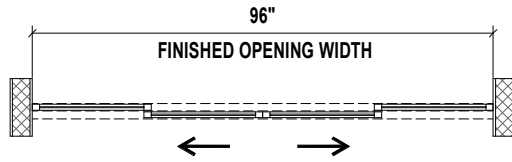

CLOSED POSITION

OPEN POSITION

TOP VIEW

SIDE VIEW

FRONT VIEW

3D VIEW

Aluminum Frame
FTS Frame Size: 1 1/2"

- Finish:
- Black - SD9696CL4BK
 - Charcoal - SD9696CL4CH
 - Silver - SD9696CL4SL
 - Walnut - SD9696CL4WH
 - Wenge - SD9696CL4WN
 - White - SD9696CL4WT

Glass: Clear

4 - PANEL CLEAR GLASS SLIDING ROOM DIVIDER 96" X 96"