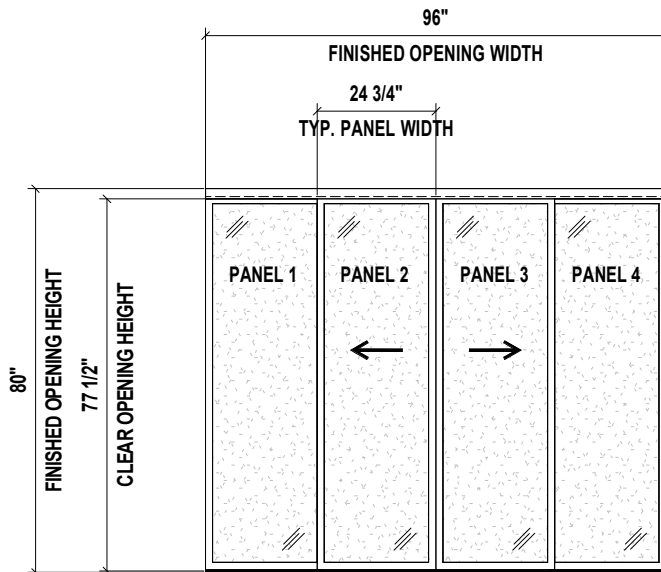

CLOSED POSITION

OPEN POSITION

TOP VIEW

SIDE VIEW

FRONT VIEW

3D VIEW

Aluminum Frame
FTS Frame Size: 1 1/2"

- Finish:
- Black - SD9680FR4BK
 - Charcoal - SD9680FR4CH
 - Silver - SD9680FR4SL
 - Walnut - SD9680FR4WH
 - Wenge - SD9680FR4WN
 - White - SD9680FR4WT

Glass: Frosted

4 - PANEL FROSTED GLASS SLIDING CLOSET DOOR 96" X 80"