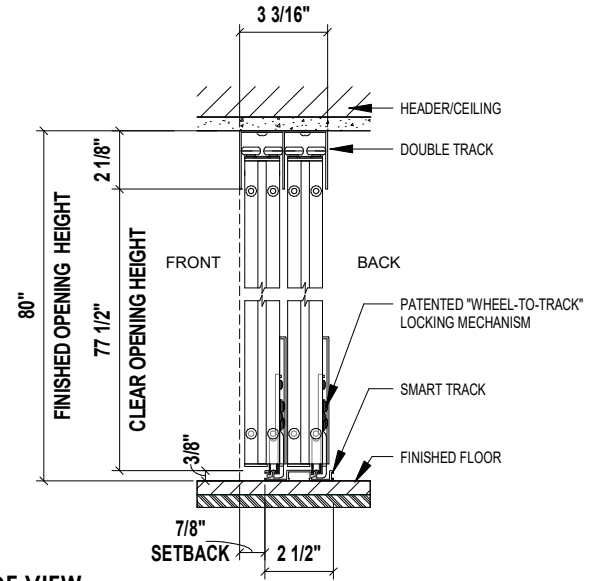

CLOSED POSITION

OPEN POSITION

TOP VIEW

SIDE VIEW

FRONT VIEW

3D VIEW

Aluminum Frame
FTS Frame Size: 1 1/2"

- Finish:
- Black - SD9680FR4BK
 - Charcoal - SD9680FR4CH
 - Silver - SD9680FR4SL
 - Walnut - SD9680FR4WH
 - Wenge - SD9680FR4WN
 - White - SD9680FR4WT

Glass: Frosted

4 - PANEL FROSTED GLASS SLIDING CLOSET DOOR 96" X 80"