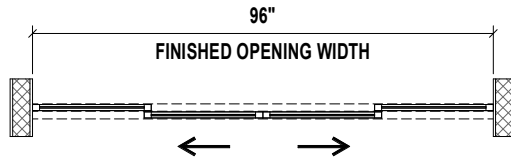

CLOSED POSITION

OPEN POSITION

TOP VIEW

SIDE VIEW

FRONT VIEW

3D VIEW

Aluminum Frame
FTS Frame Size: 1 1/2"

- Finish:
- Black - SD9680FR4BK
 - Charcoal - SD9680FR4CH
 - Silver - SD9680FR4SL
 - Walnut - SD9680FR4WH
 - Wenge - SD9680FR4WN
 - White - SD9680FR4WT

Glass: Frosted

4 - PANEL FROSTED GLASS SLIDING CLOSET DOOR 96" X 80"