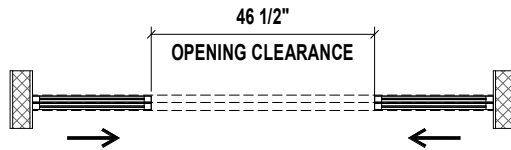

CLOSED POSITION

OPEN POSITION

TOP VIEW

SIDE VIEW

FRONT VIEW

3D VIEW

Aluminum Frame
FTS Frame Size: 1 1/2"

- Finish:
- Black - SD9680FR4BK
 - Charcoal - SD9680FR4CH
 - Silver - SD9680FR4SL
 - Walnut - SD9680FR4WH
 - Wenge - SD9680FR4WN
 - White - SD9680FR4WT

Glass: Frosted

4 - PANEL FROSTED GLASS SLIDING CLOSET DOOR 96" X 80"