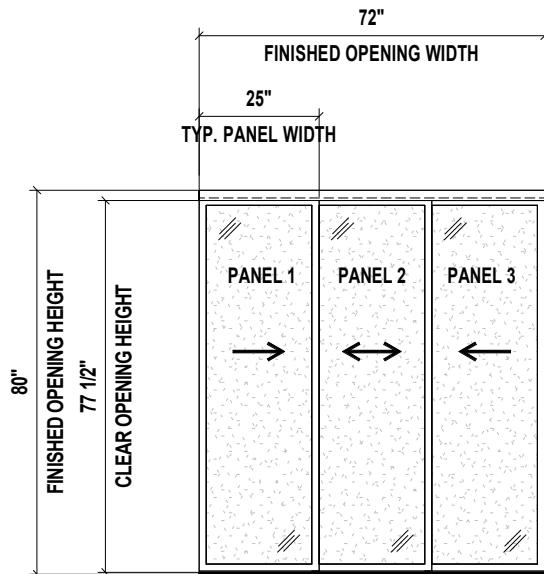

TOP VIEW

SIDE VIEW

FRONT VIEW

3D VIEW

Aluminum Frame
FTS Frame Size: 1 1/2"

- Finish:**
- Black - SD7280FR3BK
 - Charcoal - SD7280FR3CH
 - Silver - SD7280FR3SL
 - Walnut - SD7280FR3WH
 - Wenge - SD7280FR3WN
 - White - SD7280FR3WT

Glass: Frosted

3 - PANEL FROSTED GLASS SLIDING CLOSET DOOR 72" X 80"