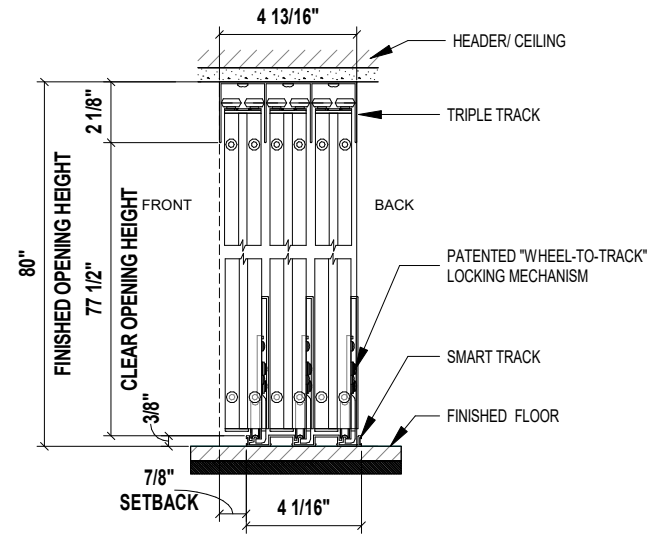

TOP VIEW

SIDE VIEW

FRONT VIEW

3D VIEW

Aluminum Frame
FTS Frame Size: 1 1/2"

- Finish:**
- Black - SD7280FR3BK
 - Charcoal - SD7280FR3CH
 - Silver - SD7280FR3SL
 - Walnut - SD7280FR3WH
 - Wenge - SD7280FR3WN
 - White - SD7280FR3WT

Glass: Frosted

3 - PANEL FROSTED GLASS SLIDING CLOSET DOOR 72" X 80"