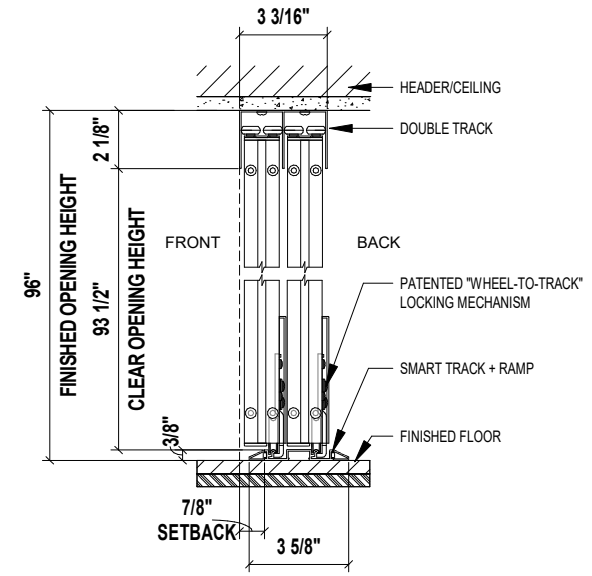

TOP VIEW

SIDE VIEW

FRONT VIEW

3D VIEW

**Aluminum Frame**  
**FTS Frame Size: 1 1/2"**

- Finish:**
- Black - SD1696CL4BK
  - Charcoal - SD1696CL4CH
  - Silver - SD1696CL4SL
  - Walnut - SD1696CL4WH
  - Wenge - SD1696CL4WN
  - White - SD1696CL4WT

### 160" X 96"