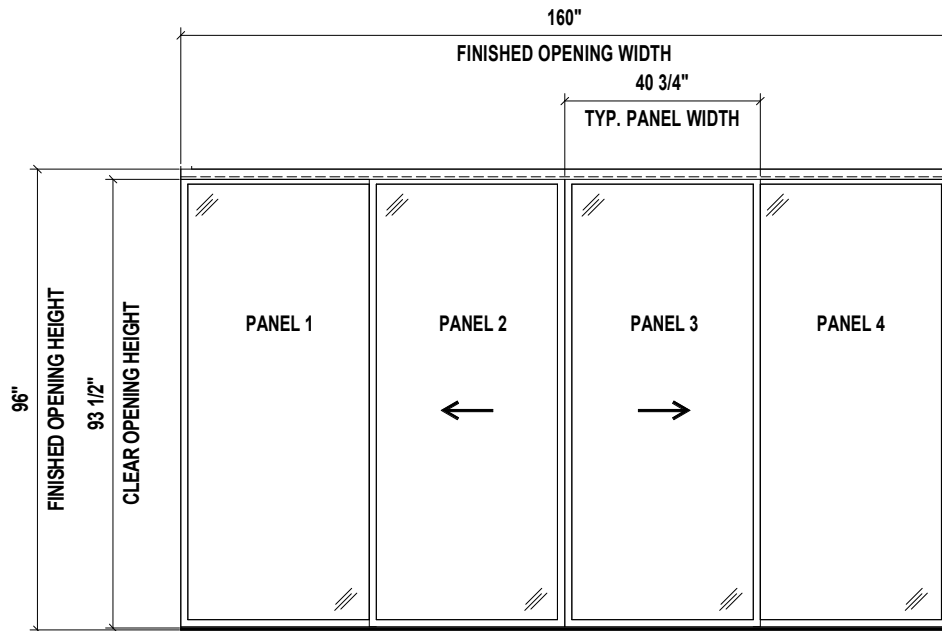

TOP VIEW

SIDE VIEW

FRONT VIEW

3D VIEW

**Aluminum Frame**  
**FTS Frame Size: 1 1/2"**

- Finish:**
- Black - SD1696CL4BK
  - Charcoal - SD1696CL4CH
  - Silver - SD1696CL4SL
  - Walnut - SD1696CL4WH
  - Wenge - SD1696CL4WN
  - White - SD1696CL4WT

## 4 - PANEL CLEAR GLASS SLIDING ROOM DIVIDER

### 160" X 96"