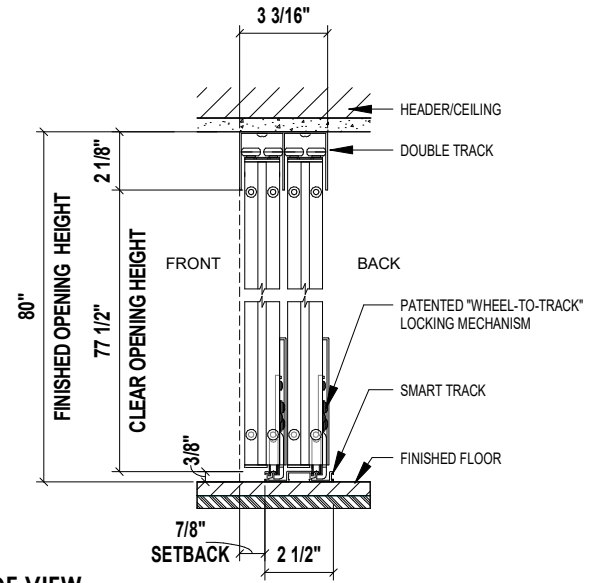

TOP VIEW

SIDE VIEW

FRONT VIEW

3D VIEW

**Aluminum Frame**  
FTS Frame Size: 1 1/2"

- Finish:**
- Black - SD1680FR4BK
  - Charcoal - SD1680FR4CH
  - Silver - SD1680FR4SL
  - Walnut - SD1680FR4WH
  - Wenge - SD1680FR4WN
  - White - SD1680FR4WT

**Glass: Frosted**

**4 - PANEL FROSTED GLASS SLIDING CLOSET DOOR**  
**160" X 80"**