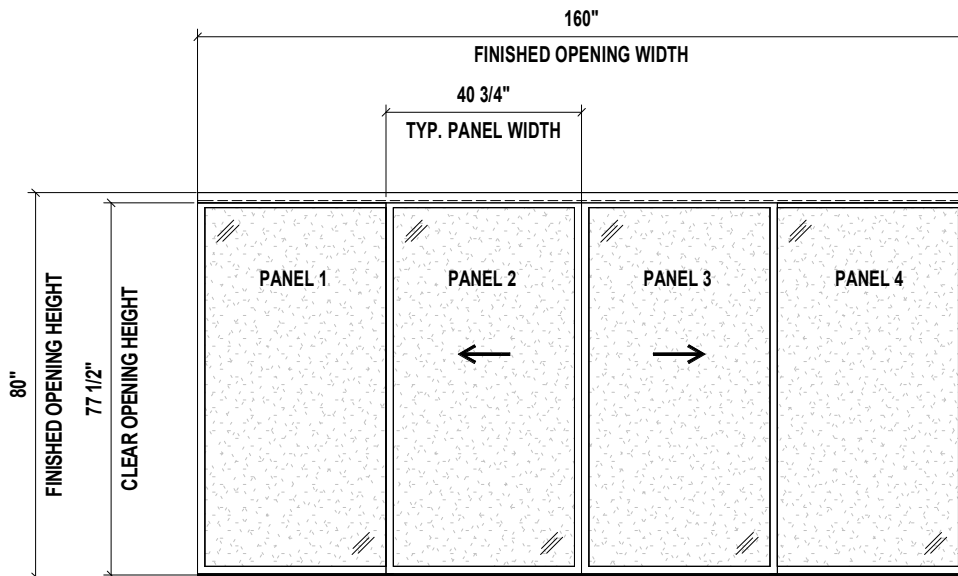

TOP VIEW

SIDE VIEW

FRONT VIEW

3D VIEW

**Aluminum Frame**  
FTS Frame Size: 1 1/2"

- Finish:**
- Black - SD1680FR4BK
  - Charcoal - SD1680FR4CH
  - Silver - SD1680FR4SL
  - Walnut - SD1680FR4WH
  - Wenge - SD1680FR4WN
  - White - SD1680FR4WT

**Glass: Frosted**

**4 - PANEL FROSTED GLASS SLIDING CLOSET DOOR**  
**160" X 80"**