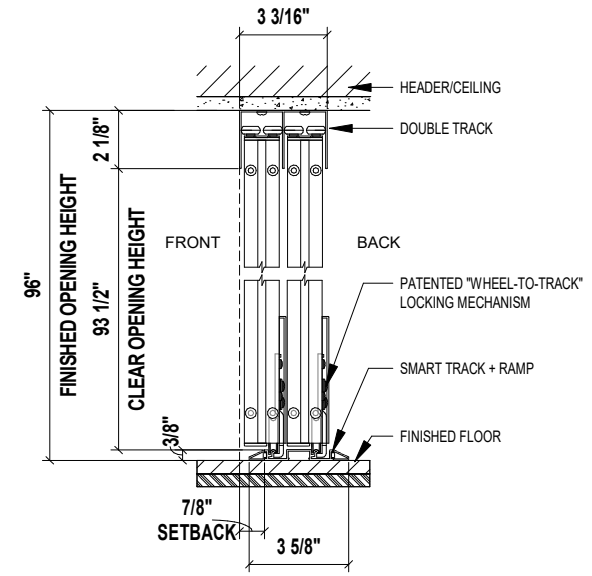

TOP VIEW

SIDE VIEW

FRONT VIEW

3D VIEW

Aluminum Frame
FTS Frame Size: 1 1/2"

- Finish:**
- Black - SD1496CL4BK
 - Charcoal - SD1496CL4CH
 - Silver - SD1496CL4SL
 - Walnut - SD1496CL4WH
 - Wenge - SD1496CL4WN
 - White - SD1496CL4WT

Glass: Clear

4 - PANEL CLEAR GLASS SLIDING ROOM DIVIDER
144" X 96"