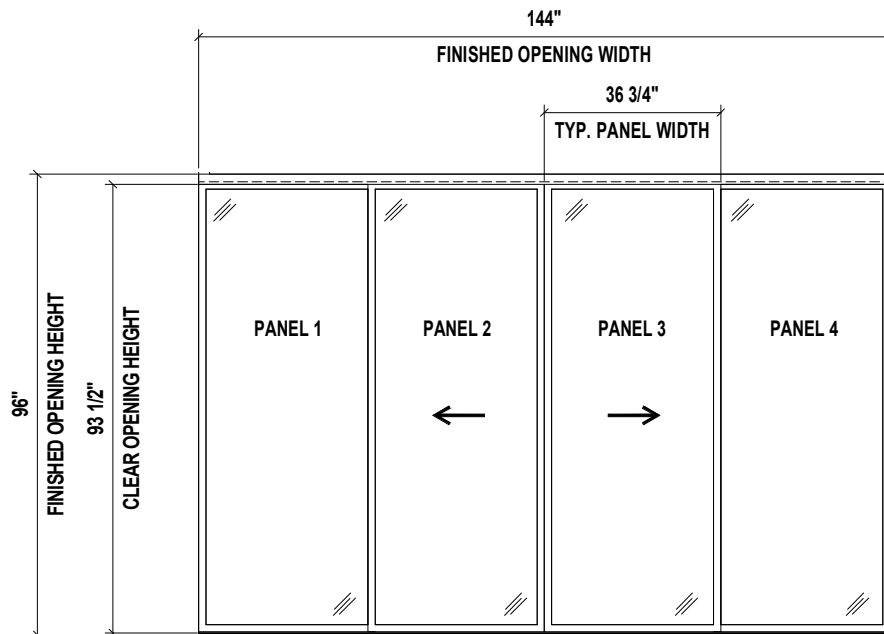

TOP VIEW

SIDE VIEW

FRONT VIEW

3D VIEW

Aluminum Frame
FTS Frame Size: 1 1/2"

- Finish:**
- Black - SD1496CL4BK
 - Charcoal - SD1496CL4CH
 - Silver - SD1496CL4SL
 - Walnut - SD1496CL4WH
 - Wenge - SD1496CL4WN
 - White - SD1496CL4WT

Glass: Clear

4 - PANEL CLEAR GLASS SLIDING ROOM DIVIDER
144" X 96"