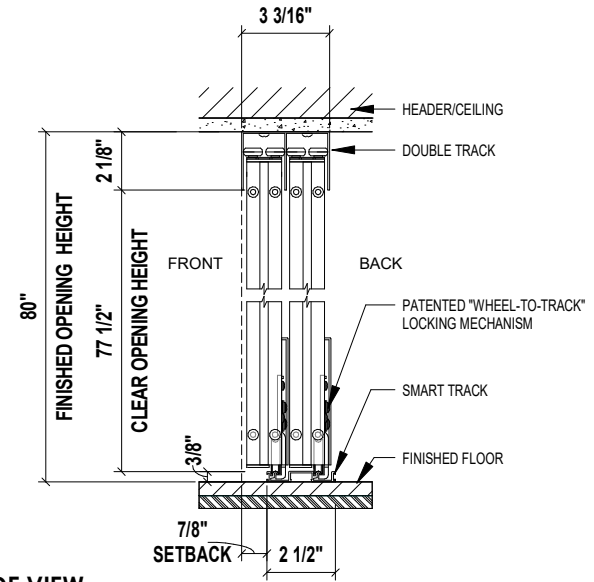

TOP VIEW

SIDE VIEW

FRONT VIEW

3D VIEW

Aluminum Frame
FTS Frame Size: 1 1/2"

- Finish:**
- Black - SD1480FR4BK
 - Charcoal - SD1480FR4CH
 - Silver - SD1480FR4SL
 - Walnut - SD1480FR4WH
 - Wenge - SD1480FR4WN
 - White - SD1480FR4WT

Glass: Frosted

4 - PANEL FROSTED GLASS SLIDING CLOSET DOOR
144" X 80"