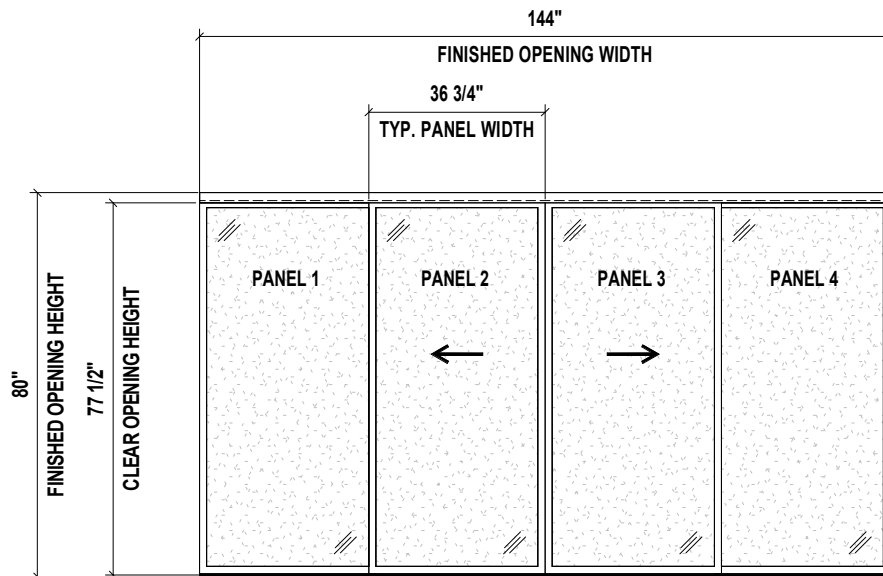

TOP VIEW

SIDE VIEW

FRONT VIEW

3D VIEW

Aluminum Frame
FTS Frame Size: 1 1/2"

- Finish:**
- Black - SD1480FR4BK
 - Charcoal - SD1480FR4CH
 - Silver - SD1480FR4SL
 - Walnut - SD1480FR4WH
 - Wenge - SD1480FR4WN
 - White - SD1480FR4WT

Glass: Frosted

4 - PANEL FROSTED GLASS SLIDING CLOSET DOOR
144" X 80"