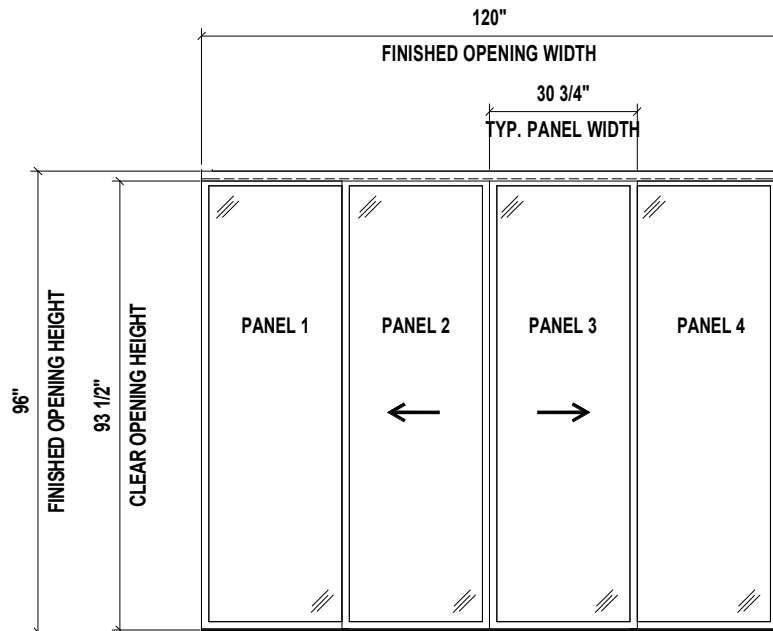

TOP VIEW

SIDE VIEW

FRONT VIEW

3D VIEW

Aluminum Frame
FTS Frame Size: 1 1/2"

- Finish:**
- Black - SD1296CL4BK
 - Charcoal - SD1296CL4CH
 - Silver - SD1296CL4SL
 - Walnut - SD1296CL4WH
 - Wenge - SD1296CL4WN
 - White - SD1296CL4WT

Glass: Clear

4 - PANEL CLEAR GLASS SLIDING ROOM DIVIDER
120" X 96"