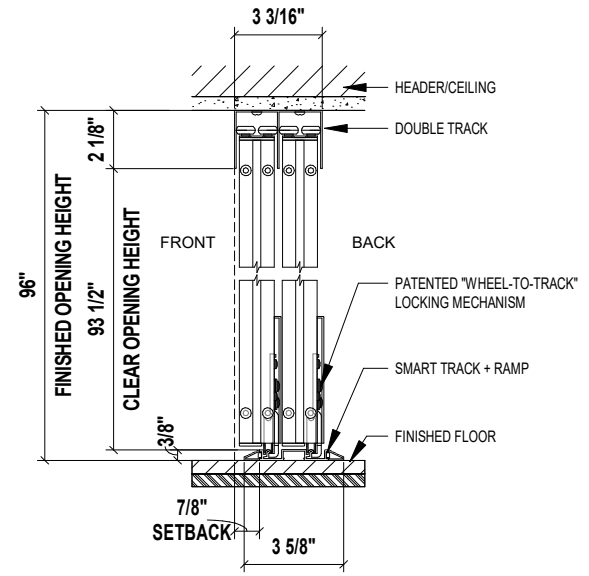

TOP VIEW

SIDE VIEW

FRONT VIEW

3D VIEW

Aluminum Frame
FTS Frame Size: 1 1/2"

- Finish:**
- Black - SD1296CL4BK
 - Charcoal - SD1296CL4CH
 - Silver - SD1296CL4SL
 - Walnut - SD1296CL4WH
 - Wenge - SD1296CL4WN
 - White - SD1296CL4WT

Glass: Clear

4 - PANEL CLEAR GLASS SLIDING ROOM DIVIDER
120" X 96"