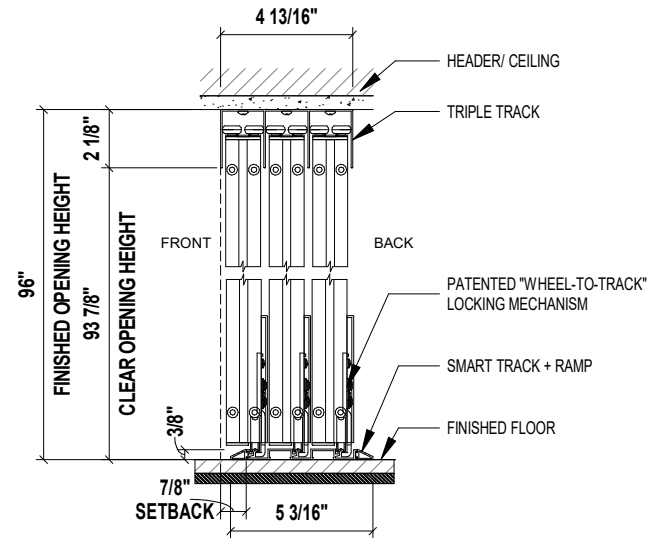

TOP VIEW

SIDE VIEW

FRONT VIEW

3D VIEW

**Aluminum Frame**  
FTS Frame Size: 1 1/2"

- Finish:**
- Black - SD1196CF3BK
  - Charcoal - SD1196CF3CH
  - Silver - SD1196CF3SL
  - Walnut - SD1196CF3WH
  - Wenge - SD1196CF3WN
  - White - SD1196CF3WT

**Glass: Frosted**