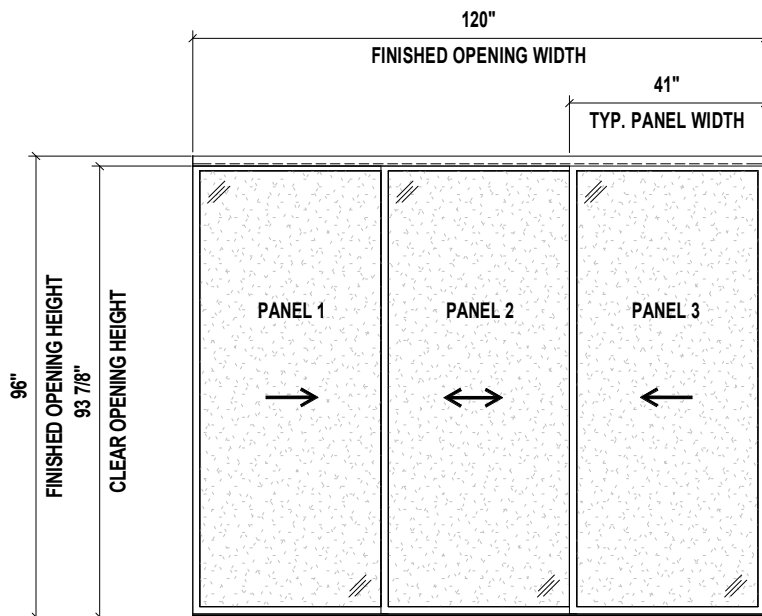

TOP VIEW

SIDE VIEW

FRONT VIEW

3D VIEW

**Aluminum Frame**  
FTS Frame Size: 1 1/2"

- Finish:**
- Black - SD1196CF3BK
  - Charcoal - SD1196CF3CH
  - Silver - SD1196CF3SL
  - Walnut - SD1196CF3WH
  - Wenge - SD1196CF3WN
  - White - SD1196CF3WT