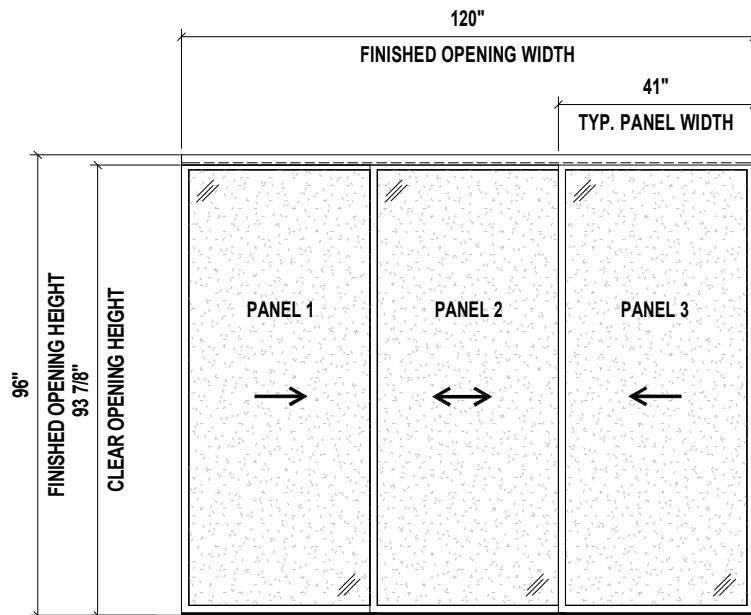

TOP VIEW

SIDE VIEW

FRONT VIEW

3D VIEW

Aluminum Frame
FTS Frame Size: 1 1/2"

- Finish:**
- Black - SD1196FR3BK
 - Charcoal - SD1196FR3CH
 - Silver - SD1196FR3SL
 - Walnut - SD1196FR3WH
 - Wenge - SD1196FR3WN
 - White - SD1196FR3WT

Glass: Clear

3 - PANEL FROSTED GLASS SLIDING CLOSET DOOR 120" X 96"