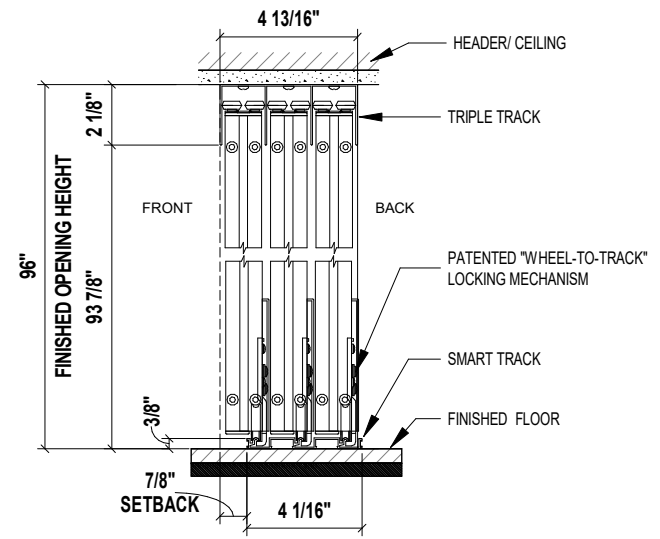

TOP VIEW

SIDE VIEW

FRONT VIEW

3D VIEW

Aluminum Frame
FTS Frame Size: 1 1/2"

- Finish:**
- Black - SD1196FR3BK
 - Charcoal - SD1196FR3CH
 - Silver - SD1196FR3SL
 - Walnut - SD1196FR3WH
 - Wenge - SD1196FR3WN
 - White - SD1196FR3WT

Glass: Clear

3 - PANEL FROSTED GLASS SLIDING CLOSET DOOR 120" X 96"