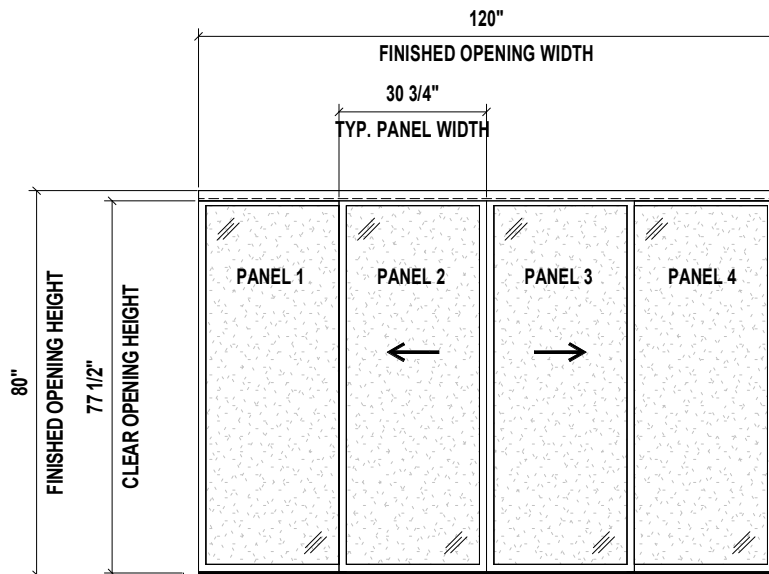

TOP VIEW

SIDE VIEW

FRONT VIEW

3D VIEW

Aluminum Frame
FTS Frame Size: 1 1/2"

- Finish:**
- Black - SD1280FR4BK
 - Charcoal - SD1280FR4CH
 - Silver - SD1280FR4SL
 - Walnut - SD1280FR4WH
 - Wenge - SD1280FR4WN
 - White - SD1280FR4WT

Glass: Frosted

4 - PANEL FROSTED GLASS SLIDING CLOSET DOOR
120" X 80"