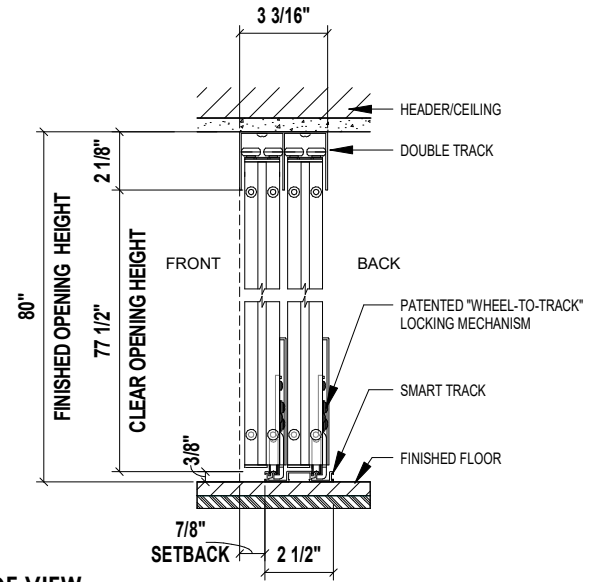

TOP VIEW

SIDE VIEW

FRONT VIEW

3D VIEW

Aluminum Frame
FTS Frame Size: 1 1/2"

- Finish:**
- Black - SD1280FR4BK
 - Charcoal - SD1280FR4CH
 - Silver - SD1280FR4SL
 - Walnut - SD1280FR4WH
 - Wenge - SD1280FR4WN
 - White - SD1280FR4WT

Glass: Frosted

4 - PANEL FROSTED GLASS SLIDING CLOSET DOOR
120" X 80"