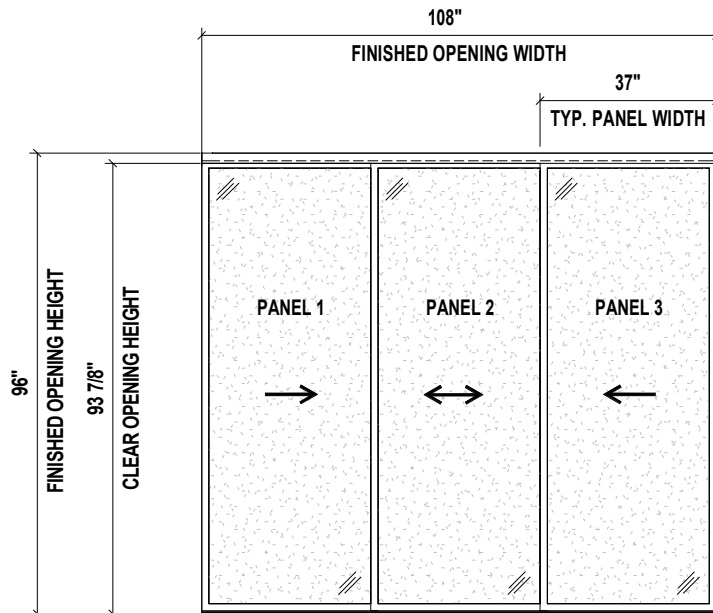

TOP VIEW

SIDE VIEW

FRONT VIEW

3D VIEW

**Aluminum Frame**  
FTS Frame Size: 1 1/2"

- Finish:**
- Black - SD1096CF3BK
  - Charcoal - SD1096CF3CH
  - Silver - SD1096CF3SL
  - Walnut - SD1096CF3WH
  - Wenge - SD1096CF3WN
  - White - SD1096CF3WT

## 3 - PANEL FROSTED GLASS SLIDING ROOM DIVIDER 108" X 96"