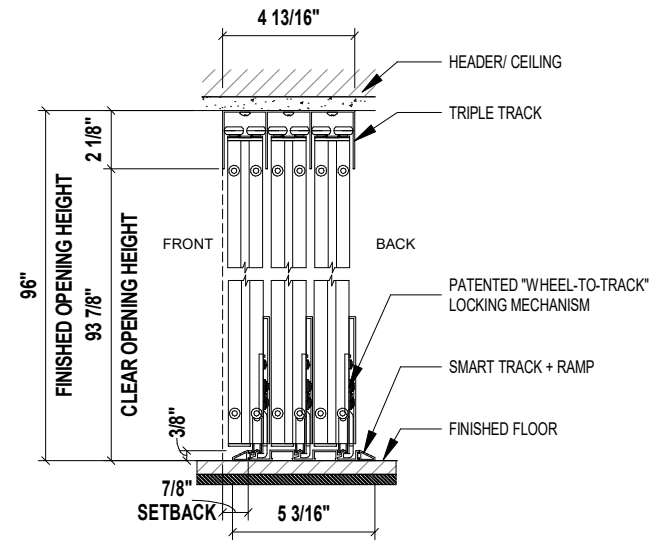

TOP VIEW

SIDE VIEW

FRONT VIEW

3D VIEW

**Aluminum Frame**  
FTS Frame Size: 1 1/2"

- Finish:**
- Black - SD1096CF3BK
  - Charcoal - SD1096CF3CH
  - Silver - SD1096CF3SL
  - Walnut - SD1096CF3WH
  - Wenge - SD1096CF3WN
  - White - SD1096CF3WT

**Glass: Frosted**

## 3 - PANEL FROSTED GLASS SLIDING ROOM DIVIDER 108" X 96"