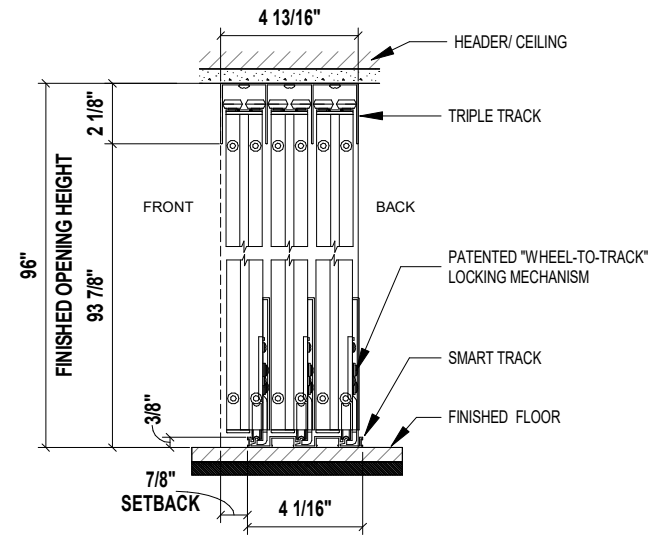

TOP VIEW

SIDE VIEW

FRONT VIEW

3D VIEW

**Aluminum Frame**  
FTS Frame Size: 1 1/2"

- Finish:**
- Black - SD1096FR3BK
  - Charcoal - SD1096FR3CH
  - Silver - SD1096FR3SL
  - Walnut - SD1096FR3WH
  - Wenge - SD1096FR3WN
  - White - SD1096FR3WT

## 3 - PANEL FROSTED GLASS SLIDING CLOSET DOOR 108" X 96"