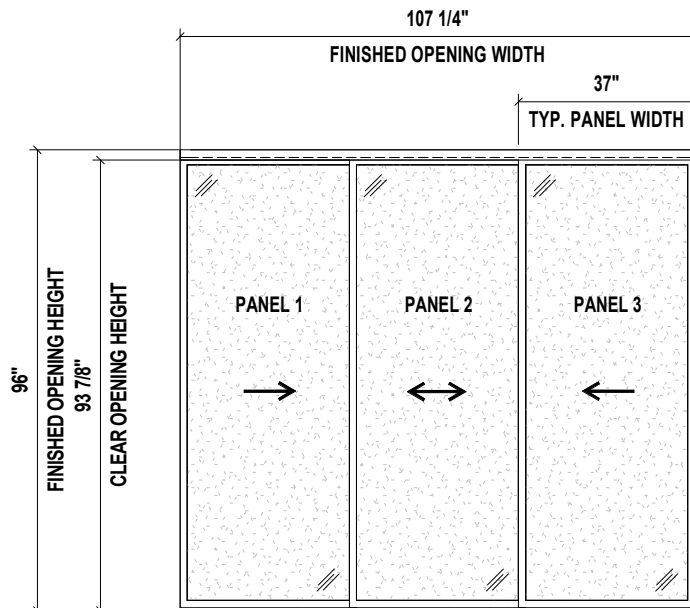

TOP VIEW

SIDE VIEW

FRONT VIEW

3D VIEW

**Aluminum Frame**  
FTS Frame Size: 1 1/2"

- Finish:**
- Black - SD1096FR3BK
  - Charcoal - SD1096FR3CH
  - Silver - SD1096FR3SL
  - Walnut - SD1096FR3WH
  - Wenge - SD1096FR3WN
  - White - SD1096FR3WT

## 3 - PANEL FROSTED GLASS SLIDING CLOSET DOOR 108" X 96"